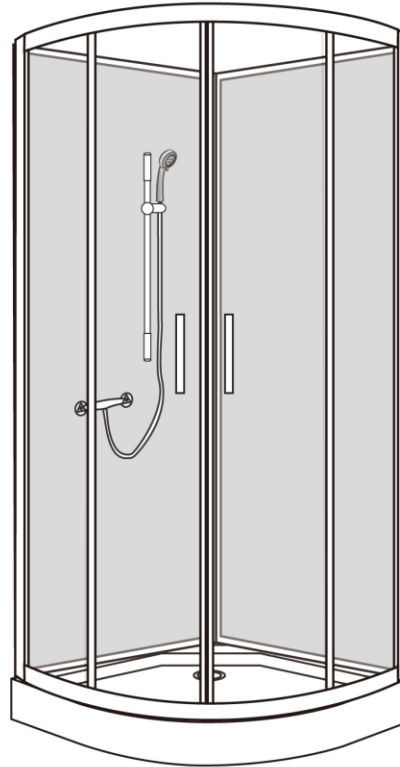

Installation diagram

MODEL:1779

70*70 80*80 90*90